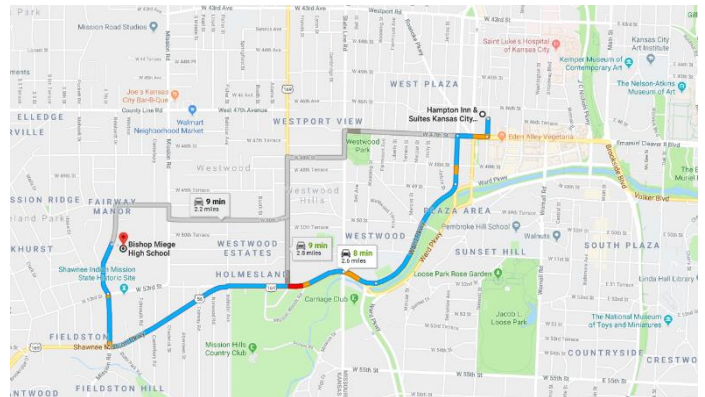

Hotel Recommendations

Conference Location:

Bishop Miege High School, 5041 Reinhardt Dr, Roeland Park, KS 66205

Best Western Plus- Seville Plaza Hotel

4309 Main Street Kansas City, Missouri

Call: (816) 561-9600 to book by

June 24th at midnight under group "Omega Center"

4 double beds available: \$132.00/night

1 king available: \$132.00/night

Price after June 25th: \$156.50/night

Hampton Inn & Suites Kansas City-Country Club Plaza

Address: 4600 Summit St, Kansas City, MO 64112

Phone: (816) 448-4600

Web: [Hampton Inn website](#)

Price: \$189.00/night

InterContinental Kansas City At The Plaza

Address: 401 Ward Pkwy, Kansas City, MO 64112