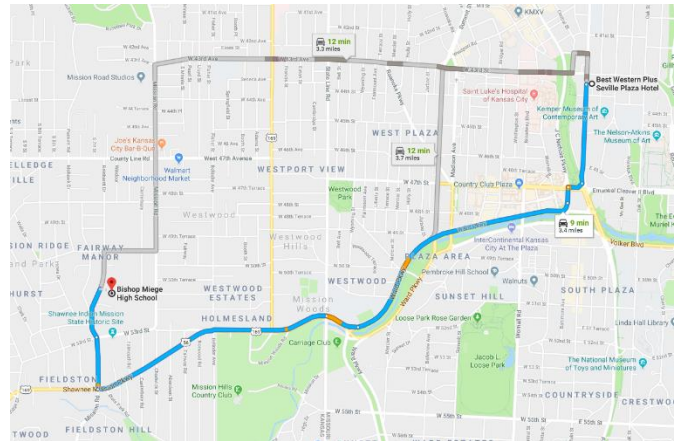

Hotel Recommendations

Conference Location:

Bishop Miege High School, 5041 Reinhardt Dr, Roeland Park, KS 66205

Best Western Plus- Seville Plaza Hotel

4309 Main Street Kansas City, Missouri

Call: (816) 561-9600 to book by

June 24th at midnight under group "Omega Center"

4 double beds available: \$132.00/night

1 king available: \$132.00/night

Price after June 25th: \$156.50/night

Hampton Inn & Suites Kansas City-Country Club Plaza

Address: 4600 Summit St, Kansas City, MO 64112

Phone: (816) 448-4600

Web: [Hampton Inn website](#)

Price: \$189.00/night

InterContinental Kansas City At The Plaza

Address: 401 Ward Pkwy, Kansas City, MO 64112